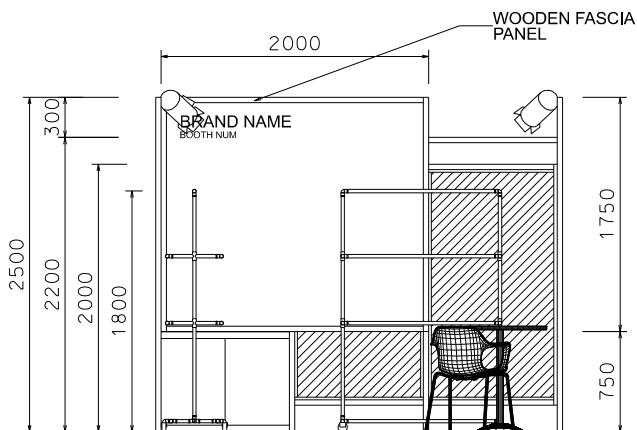

CENTRESTAGE

3M x 3M PREMIUM LEFT CORNER ACCESSORIES BOOTH

三米乘三米攤位

PLAN

PERSPECTIVE

ELEVATION

BOOTH SPECIFICATIONS		QTY.
	SYSTEM LOCKABLE CABINET	1
	1200mmW X 480mmD X 1800mmH MOVABLE RACK W/ 2 LAYERS OF ADJ. WOODEN SHELF	3
	600mmW X 1800mmH WOODEN FRAME MIRROR	1
	700mm DIA. ROUND MEETING TABLE	1
	CHAIR	2
	TRACK LIGHT W/ 2 X LED SPOTLIGHT	1
	35w PAR LIGHT	2
	RUBBISH BIN & CARPET (9sqm.)	