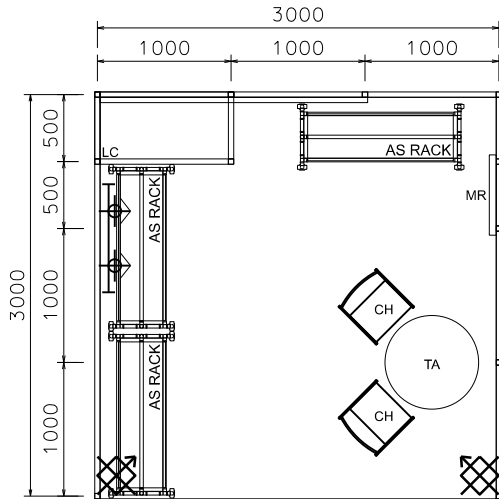

CENTRESTAGE

3M x 3M PREMIUM LEFT CORNER ACCESSORIES BOOTH

三米乘三米攤位

PLAN

PERSPECTIVE

ELEVATION

BOOTH SPECIFICATIONS		QTY.
	SYSTEM LOCKABLE CABINET	1
	1200mmW X 480mmD X 1800mmH MOVABLE RACK W/ 2 LAYERS OF ADJ. WOODEN SHELF	3
	600mmW X 1800mmH WOODEN FRAME MIRROR	1
	700mm DIA. ROUND MEETING TABLE	1
	CHAIR	2
	TRACK LIGHT W/ 2 X LED SPOTLIGHT	1
	35w PAR LIGHT	2
	RUBBISH BIN & CARPET (9sqm.)	

*The Hong Kong Trade Development Council reserves the right to change the configuration if necessary.

*如有需要，香港貿易發展局有權更改攤位結構。