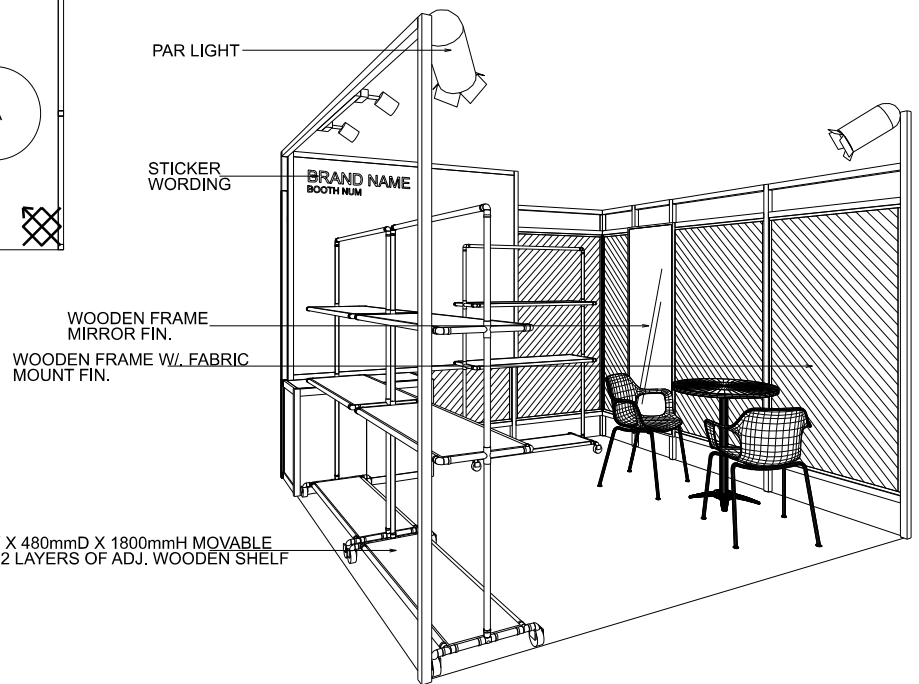

CENTRESTAGE

3M x 3M PREMIUM LEFT CORNER ACCESSORIES BOOTH

三米乘三米攤位

PLAN

PERSPECTIVE

ELEVATION

BOOTH SPECIFICATIONS		QTY.
	SYSTEM LOCKABLE CABINET	1
	1200mmW X 480mmD X 1800mmH MOVABLE RACK W/ 2 LAYERS OF ADJ. WOODEN SHELF	3
	600mmW X 1800mmH WOODEN FRAME MIRROR	1
	700mm DIA. ROUND MEETING TABLE	1
	CHAIR	2
	TRACK LIGHT W/ 2 X LED SPOTLIGHT	1
	35w PAR LIGHT	2
	RUBBISH BIN & CARPET (9sqm.)	