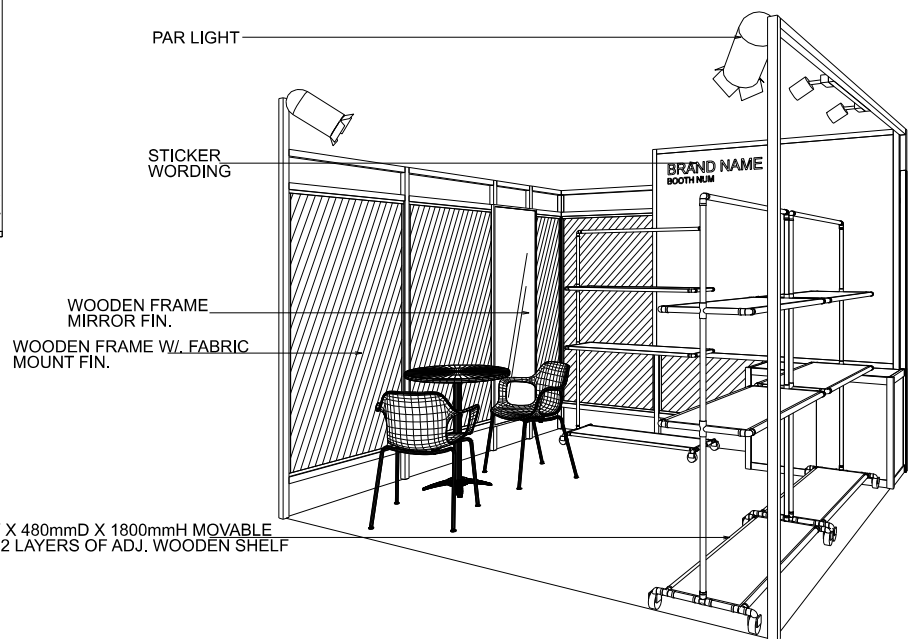

CENTRESTAGE

3M x 3M PREMIUM RIGHT CORNER ACCESSORIES BOOTH

三米乘三米攤位

PLAN

PERSPECTIVE

ELEVATION

BOOTH SPECIFICATIONS		QTY.
	SYSTEM LOCKABLE CABINET	1
	1200mmW X 480mmD X 1800mmH MOVABLE RACK W/ 2 LAYERS OF ADJ. WOODEN SHELF	3
	600mmW X 1800mmH WOODEN FRAME MIRROR	1
	700mm DIA. ROUND MEETING TABLE	1
	CHAIR	2
	TRACK LIGHT W/ 2 X LED SPOTLIGHT	1
	35w PAR LIGHT	2
	RUBBISH BIN & CARPET (9sqm.)	