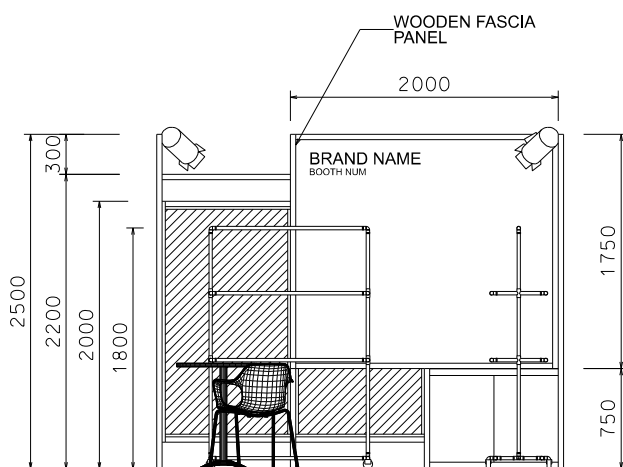

CENTRESTAGE

3M x 3M PREMIUM RIGHT CORNER ACCESSORIES BOOTH

三米乘三米攤位

PLAN

PERSPECTIVE

ELEVATION

BOOTH SPECIFICATIONS		QTY.
	SYSTEM LOCKABLE CABINET	1
	1200mmW X 480mmD X 1800mmH MOVABLE RACK W/ 2 LAYERS OF ADJ. WOODEN SHELF	3
	600mmW X 1800mmH WOODEN FRAME MIRROR	1
	700mm DIA. ROUND MEETING TABLE	1
	CHAIR	2
	TRACK LIGHT W/ 2 X LED SPOTLIGHT	1
	35w PAR LIGHT	2
	RUBBISH BIN & CARPET (9sqm.)	