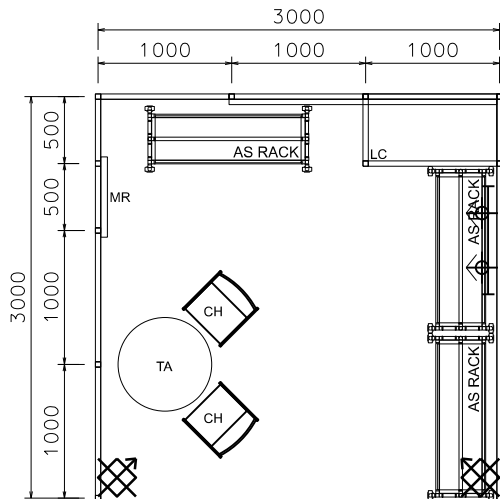

CENTRESTAGE

3M x 3M PREMIUM RIGHT CORNER ACCESSORIES BOOTH

三米乘三米攤位

PLAN

PERSPECTIVE

ELEVATION

BOOTH SPECIFICATIONS		QTY.
	SYSTEM LOCKABLE CABINET	1
	1200mmW X 480mmD X 1800mmH MOVABLE RACK W/ 2 LAYERS OF ADJ. WOODEN SHELF	3
	600mmW X 1800mmH WOODEN FRAME MIRROR	1
	700mm DIA. ROUND MEETING TABLE	1
	CHAIR	2
	TRACK LIGHT W/ 2 X LED SPOTLIGHT	1
	35w PAR LIGHT	2
	RUBBISH BIN & CARPET (9sqm.)	

*The Hong Kong Trade Development Council reserves the right to change the configuration if necessary.

*如有需要，香港貿易發展局有權更改攤位結構。

7/11/2019 10:43:15 AM