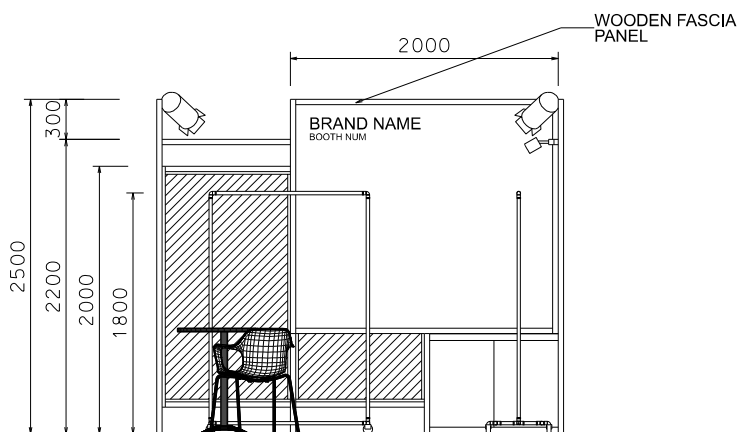

CENTRESTAGE

3M x 3M PREMIUM GARMENT BOOTH

三米乘三米攤位

PLAN

PERSPECTIVE

ELEVATION

BOOTH SPECIFICATIONS		QTY.
	SYSTEM LOCKABLE CABINET	1
	1200mmW X 480mmD X 1800mmH MOVABLE GARMENT RACK	3
	600mmW X 1800mmH WOODEN FRAME MIRROR	1
	700mm DIA. ROUND MEETING TABLE	1
	CHAIR	2
	TRACK LIGHT W/ 2 X LED SPOTLIGHT	1
	35w PAR LIGHT	2
	RUBBISH BIN & CARPET (9sqm.)	