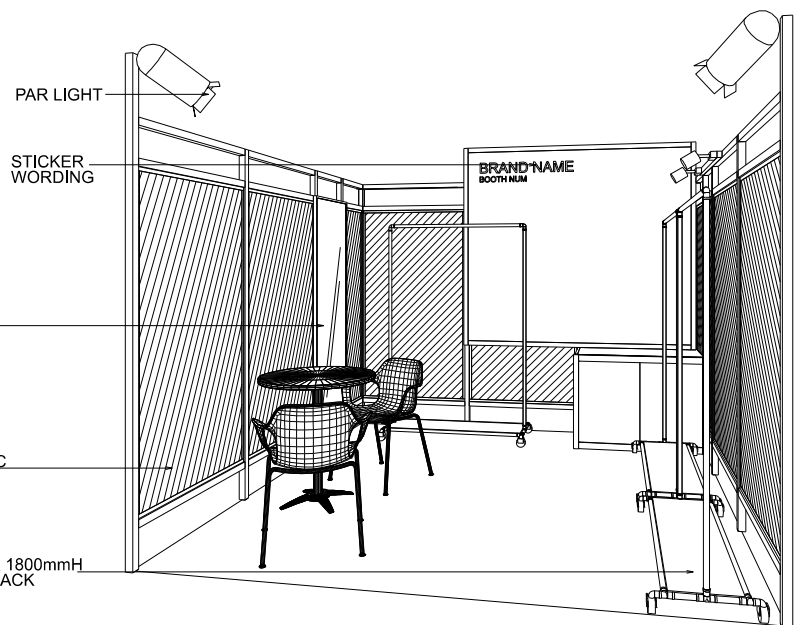

CENTRESTAGE

3M x 3M PREMIUM GARMENT BOOTH

三米乘三米攤位

PLAN

PERSPECTIVE

ELEVATION

BOOTH SPECIFICATIONS		QTY.
	SYSTEM LOCKABLE CABINET	1
	1200mmW X 480mmD X 1800mmH MOVABLE GARMENT RACK	3
	600mmW X 1800mmH WOODEN FRAME MIRROR	1
	700mm DIA. ROUND MEETING TABLE	1
	CHAIR	2
	TRACK LIGHT W/ 2 X LED SPOTLIGHT	1
	35w PAR LIGHT	2
	RUBBISH BIN & CARPET (9sqm.)	