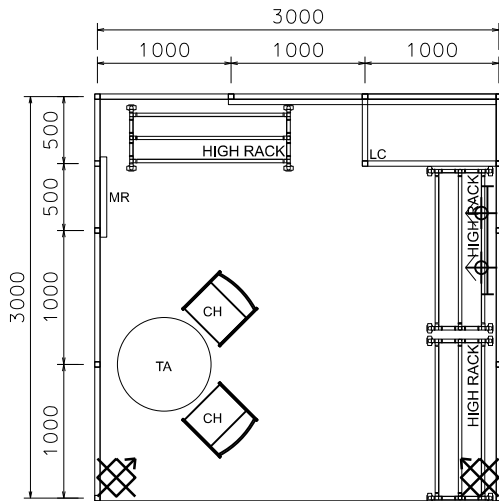

CENTRESTAGE

3M x 3M PREMIUM GARMENT BOOTH

三米乘三米攤位

PLAN

PERSPECTIVE

ELEVATION

BOOTH SPECIFICATIONS		QTY.
	SYSTEM LOCKABLE CABINET	1
	1200mmW X 480mmD X 1800mmH MOVABLE GARMENT RACK	3
	600mmW X 1800mmH WOODEN FRAME MIRROR	1
	700mm DIA. ROUND MEETING TABLE	1
	CHAIR	2
	TRACK LIGHT W/ 2 X LED SPOTLIGHT	1
	35w PAR LIGHT	2
	RUBBISH BIN & CARPET (9sqm.)	