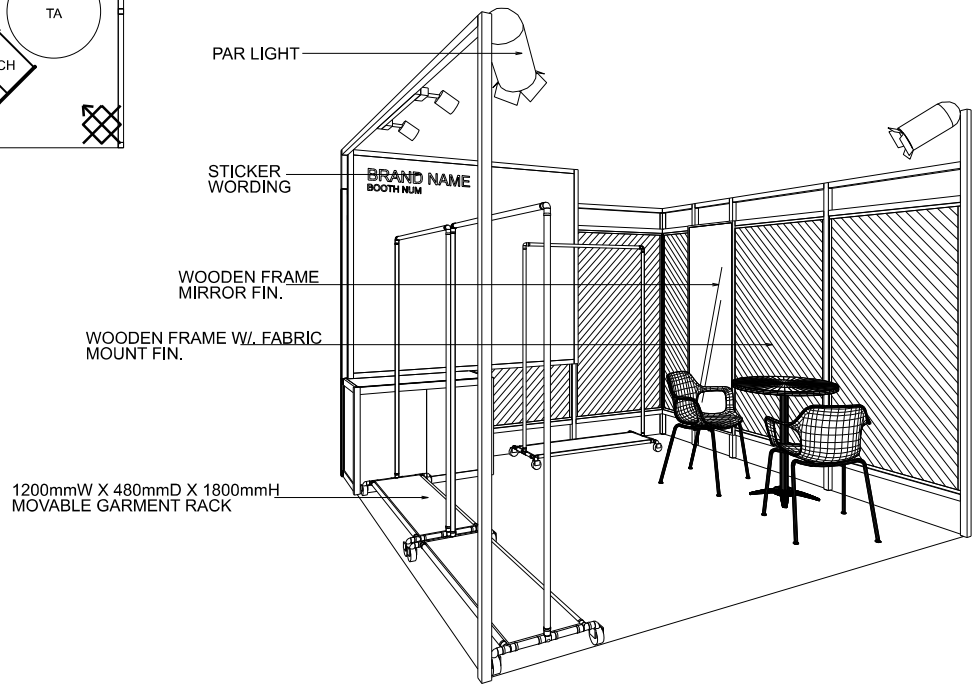

## 3M x 3M PREMIUM LEFT CORNER GARMENT BOOTH

三米乘三米攤位

PLAN

PERSPECTIVE

ELEVATION

BOOTH SPECIFICATIONS		QTY.
	SYSTEM LOCKABLE CABINET	1
	1200mmW X 480mmD X 1800mmH MOVABLE GARMENT RACK	3
	600mmW X 1800mmH WOODEN FRAME MIRROR	1
	700mm DIA. ROUND MEETING TABLE	1
	CHAIR	2
	TRACK LIGHT W/ 2 X LED SPOTLIGHT	1
	35w PAR LIGHT	2
	RUBBISH BIN & CARPET (9sqm.)	