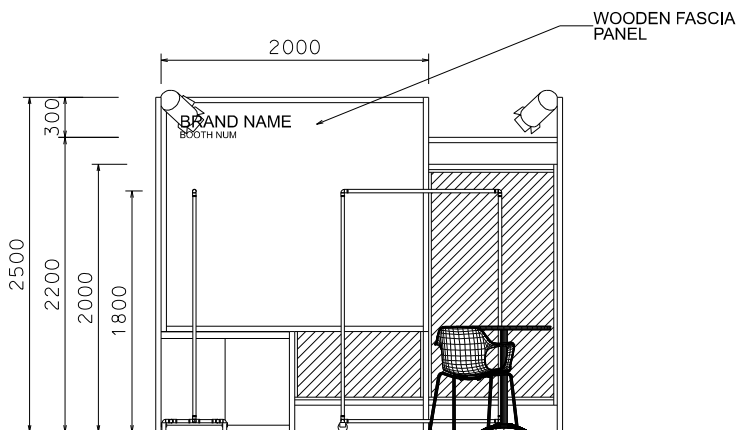

## 3M x 3M PREMIUM LEFT CORNER GARMENT BOOTH

三米乘三米攤位

PLAN

PERSPECTIVE

ELEVATION

BOOTH SPECIFICATIONS		QTY.
	SYSTEM LOCKABLE CABINET	1
	1200mmW X 480mmD X 1800mmH MOVABLE GARMENT RACK	3
	600mmW X 1800mmH WOODEN FRAME MIRROR	1
	700mm DIA. ROUND MEETING TABLE	1
	CHAIR	2
	TRACK LIGHT W/ 2 X LED SPOTLIGHT	1
	35w PAR LIGHT	2
	RUBBISH BIN & CARPET (9sqm.)	