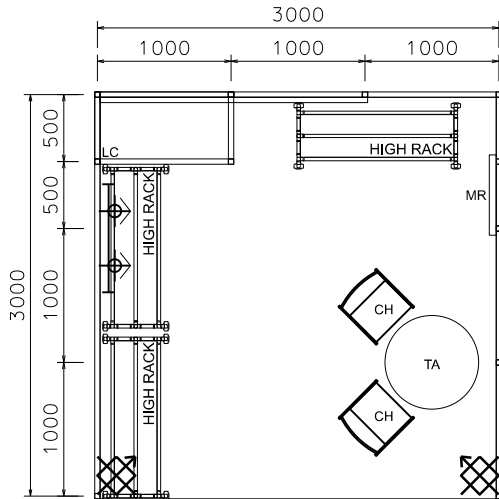

## 3M x 3M PREMIUM LEFT CORNER GARMENT BOOTH

三米乘三米攤位

PLAN

PERSPECTIVE

ELEVATION

BOOTH SPECIFICATIONS		QTY.
	SYSTEM LOCKABLE CABINET	1
	1200mmW X 480mmD X 1800mmH MOVABLE GARMENT RACK	3
	600mmW X 1800mmH WOODEN FRAME MIRROR	1
	700mm DIA. ROUND MEETING TABLE	1
	CHAIR	2
	TRACK LIGHT W/ 2 X LED SPOTLIGHT	1
	35w PAR LIGHT	2
	RUBBISH BIN & CARPET (9sqm.)	