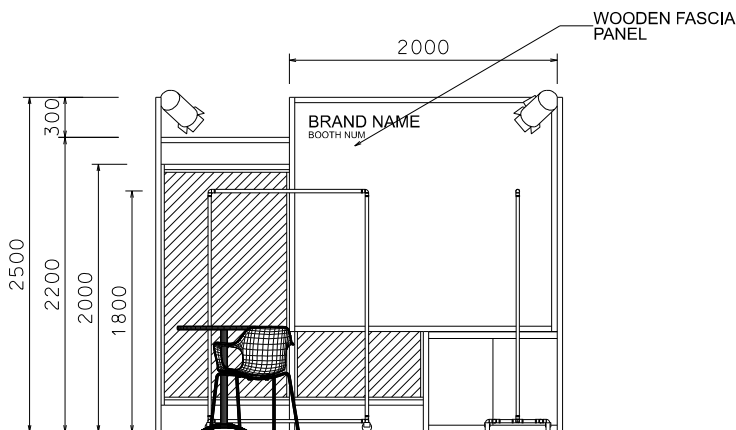

CENTRESTAGE

3M x 3M PREMIUM RIGHT CORNER GARMENT BOOTH

三米乘三米攤位

PLAN

PERSPECTIVE

ELEVATION

BOOTH SPECIFICATIONS		QTY.
	SYSTEM LOCKABLE CABINET	1
	1200mmW X 480mmD X 1800mmH MOVABLE GARMENT RACK	3
	600mmW X 1800mmH WOODEN FRAME MIRROR	1
	700mm DIA. ROUND MEETING TABLE	1
	CHAIR	2
	TRACK LIGHT W/ 2 X LED SPOTLIGHT	1
	35w PAR LIGHT	2
	RUBBISH BIN & CARPET (9sqm.)	