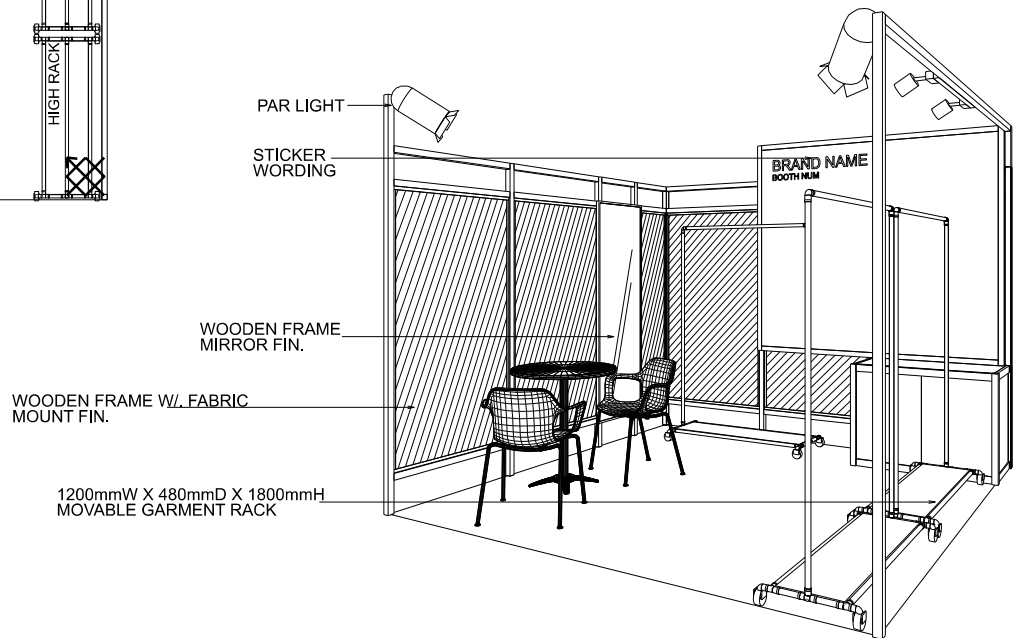

CENTRESTAGE

3M x 3M PREMIUM RIGHT CORNER GARMENT BOOTH

三米乘三米攤位

PLAN

PERSPECTIVE

ELEVATION

BOOTH SPECIFICATIONS		QTY.
	SYSTEM LOCKABLE CABINET	1
	1200mmW X 480mmD X 1800mmH MOVABLE GARMENT RACK	3
	600mmW X 1800mmH WOODEN FRAME MIRROR	1
	700mm DIA. ROUND MEETING TABLE	1
	CHAIR	2
	TRACK LIGHT W/ 2 X LED SPOTLIGHT	1
	35w PAR LIGHT	2
	RUBBISH BIN & CARPET (9sqm.)	