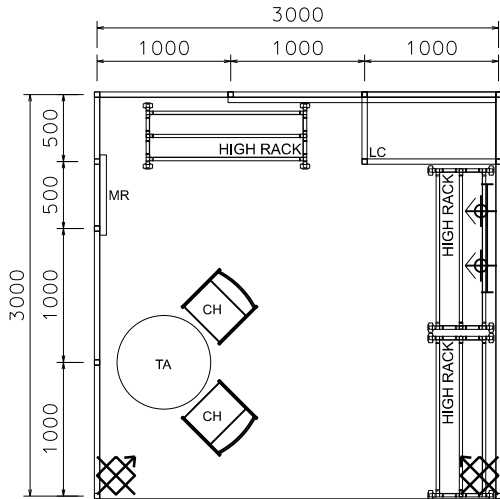

CENTRESTAGE

3M x 3M PREMIUM RIGHT CORNER GARMENT BOOTH

三米乘三米攤位

PLAN

PERSPECTIVE

ELEVATION

BOOTH SPECIFICATIONS		QTY.
	SYSTEM LOCKABLE CABINET	1
	1200mmW X 480mmD X 1800mmH MOVABLE GARMENT RACK	3
	600mmW X 1800mmH WOODEN FRAME MIRROR	1
	700mm DIA. ROUND MEETING TABLE	1
	CHAIR	2
	TRACK LIGHT W/ 2 X LED SPOTLIGHT	1
	35w PAR LIGHT	2
	RUBBISH BIN & CARPET (9sqm.)	