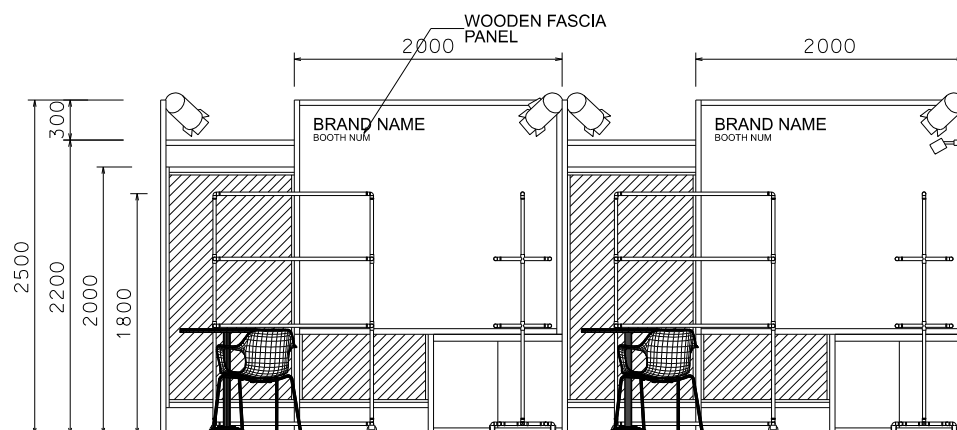

CENTRESTAGE

6M x 3M PREMIUM ACCESSORIES BOOTH

六米乘三米攤位

PLAN

ELEVATION

PERSPECTIVE

BOOTH SPECIFICATIONS		QTY.
	SYSTEM LOCKABLE CABINET	2
	1200mmW X 480mmD X 1800mmH MOVABLE RACK W/. 2 LAYERS OF ADJ. WOODEN SHELF	6
	600mmW X 1800mmH WOODEN FRAME MIRROR	2
	700mm DIA. ROUND MEETING TABLE	2
	CHAIR	4
	TRACK LIGHT W/. 2 X LED SPOTLIGHT	2
	35w PAR LIGHT	4
	RUBBISH BIN & CARPET (18sqm.)	

*The Hong Kong Trade Development Council reserves the right to change the configuration if necessary.

*如有需要，香港貿易發展局有權更改攤位結構。