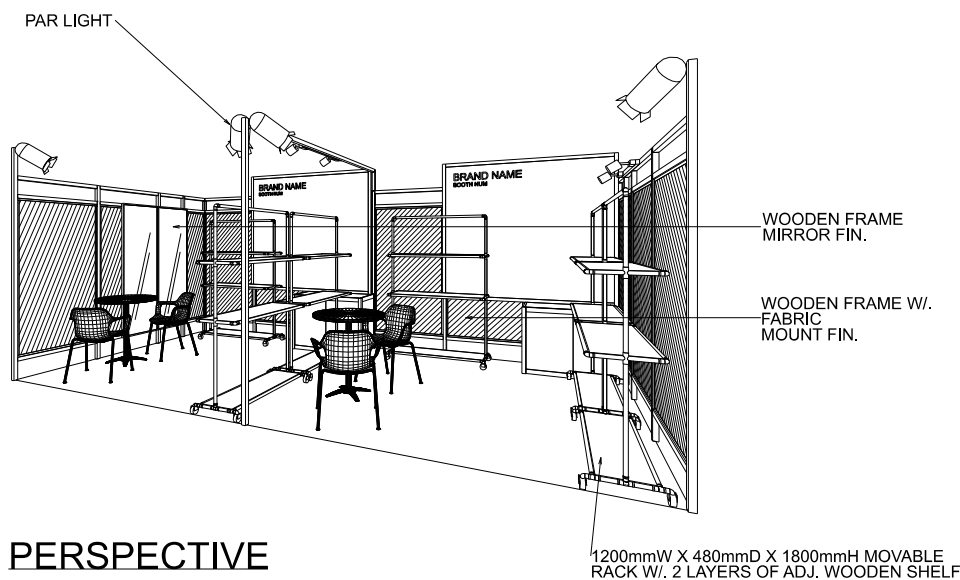

CENTRESTAGE

6M x 3M PREMIUM ACCESSORIES BOOTH

六米乘三米攤位

PLAN

ELEVATION

PERSPECTIVE

BOOTH SPECIFICATIONS		QTY.
	SYSTEM LOCKABLE CABINET	2
	1200mmW X 480mmD X 1800mmH MOVABLE RACK W/. 2 LAYERS OF ADJ. WOODEN SHELF	6
	600mmW X 1800mmH WOODEN FRAME MIRROR	2
	700mm DIA. ROUND MEETING TABLE	2
	CHAIR	4
	TRACK LIGHT W/. 2 X LED SPOTLIGHT	2
	35w PAR LIGHT	4
	RUBBISH BIN & CARPET (18sqm.)	