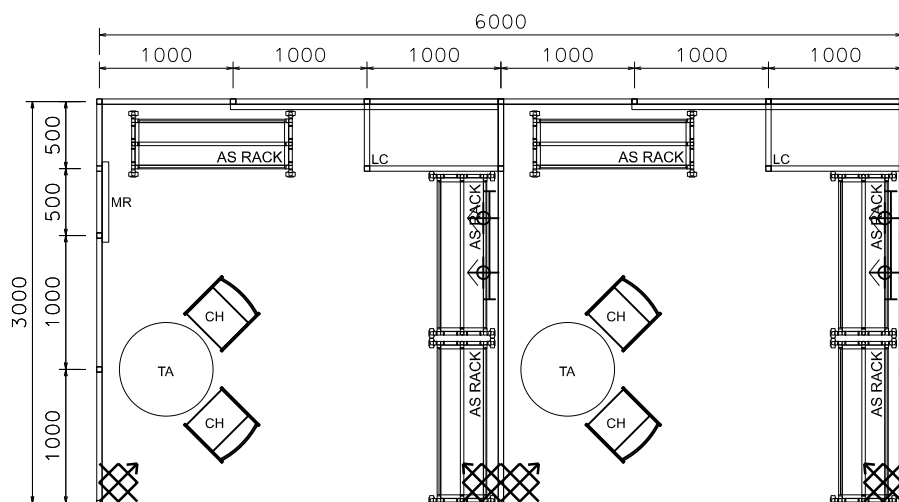

CENTRESTAGE

6M x 3M PREMIUM ACCESSORIES BOOTH

六米乘三米攤位

PLAN

ELEVATION

PERSPECTIVE

BOOTH SPECIFICATIONS		QTY.
	SYSTEM LOCKABLE CABINET	2
	1200mmW X 480mmD X 1800mmH MOVABLE RACK W/. 2 LAYERS OF ADJ. WOODEN SHELF	6
	600mmW X 1800mmH WOODEN FRAME MIRROR	2
	700mm DIA. ROUND MEETING TABLE	2
	CHAIR	4
	TRACK LIGHT W/. 2 X LED SPOTLIGHT	2
	35w PAR LIGHT	4
	RUBBISH BIN & CARPET (18sqm.)	

*The Hong Kong Trade Development Council reserves the right to change the configuration if necessary.

*如有需要，香港貿易發展局有權更改攤位結構。