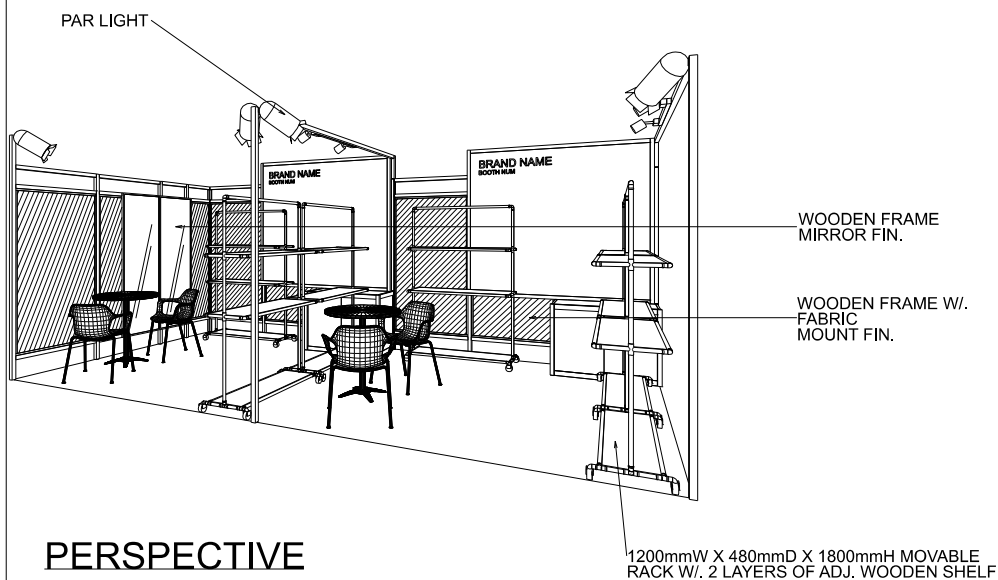

CENTRESTAGE

6M x 3M PREMIUM RIGHT CORNER ACCESSORIES BOOTH

六米乘三米攤位

PLAN

ELEVATION

PERSPECTIVE

BOOTH SPECIFICATIONS		QTY.
	SYSTEM LOCKABLE CABINET	2
	1200mmW X 480mmD X 1800mmH MOVABLE RACK W/. 2 LAYERS OF ADJ. WOODEN SHELF	6
	600mmW X 1800mmH WOODEN FRAME MIRROR	2
	700mm DIA. ROUND MEETING TABLE	2
	CHAIR	4
	TRACK LIGHT W/, 2 X LED SPOTLIGHT	2
	35w PAR LIGHT	4
	RUBBISH BIN & CARPET (18sqm.)	