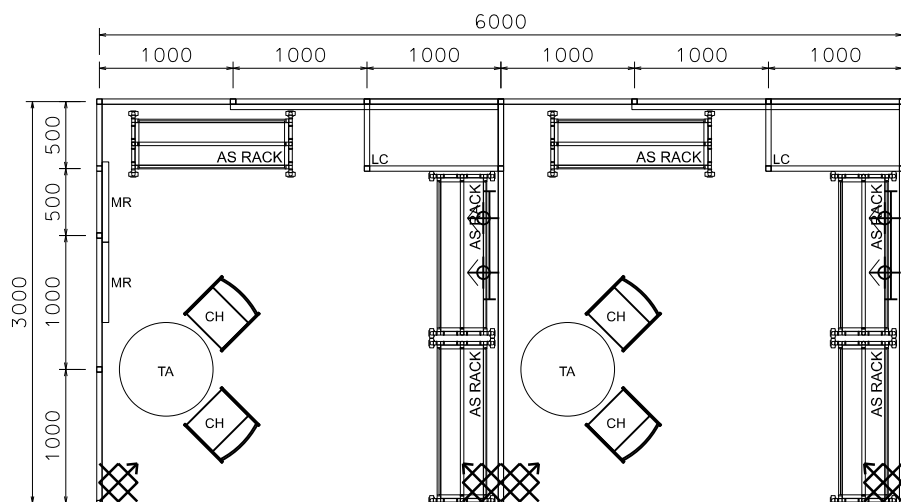

CENTRESTAGE

6M x 3M PREMIUM RIGHT CORNER ACCESSORIES BOOTH

六米乘三米攤位

PLAN

ELEVATION

PERSPECTIVE

BOOTH SPECIFICATIONS		QTY.
	SYSTEM LOCKABLE CABINET	2
	1200mmW X 480mmD X 1800mmH MOVABLE RACK W/. 2 LAYERS OF ADJ. WOODEN SHELF	6
	600mmW X 1800mmH WOODEN FRAME MIRROR	2
	700mm DIA. ROUND MEETING TABLE	2
	CHAIR	4
	TRACK LIGHT W/, 2 X LED SPOTLIGHT	2
	35w PAR LIGHT	4
	RUBBISH BIN & CARPET (18sqm.)	

*The Hong Kong Trade Development Council reserves the right to change the configuration if necessary.

*如有需要，香港貿易發展局有權更改攤位結構。