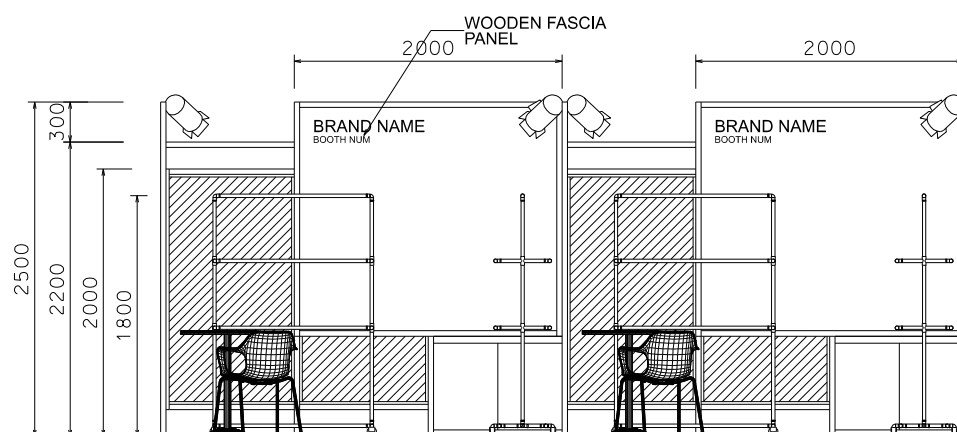

CENTRESTAGE

6M x 3M PREMIUM RIGHT CORNER ACCESSORIES BOOTH

六米乘三米攤位

PLAN

ELEVATION

PERSPECTIVE

BOOTH SPECIFICATIONS		QTY.
	SYSTEM LOCKABLE CABINET	2
	1200mmW X 480mmD X 1800mmH MOVABLE RACK W/. 2 LAYERS OF ADJ. WOODEN SHELF	6
	600mmW X 1800mmH WOODEN FRAME MIRROR	2
	700mm DIA. ROUND MEETING TABLE	2
	CHAIR	4
	TRACK LIGHT W/, 2 X LED SPOTLIGHT	2
	35w PAR LIGHT	4
	RUBBISH BIN & CARPET (18sqm.)	

*The Hong Kong Trade Development Council reserves the right to change the configuration if necessary.

*如有需要，香港貿易發展局有權更改攤位結構。