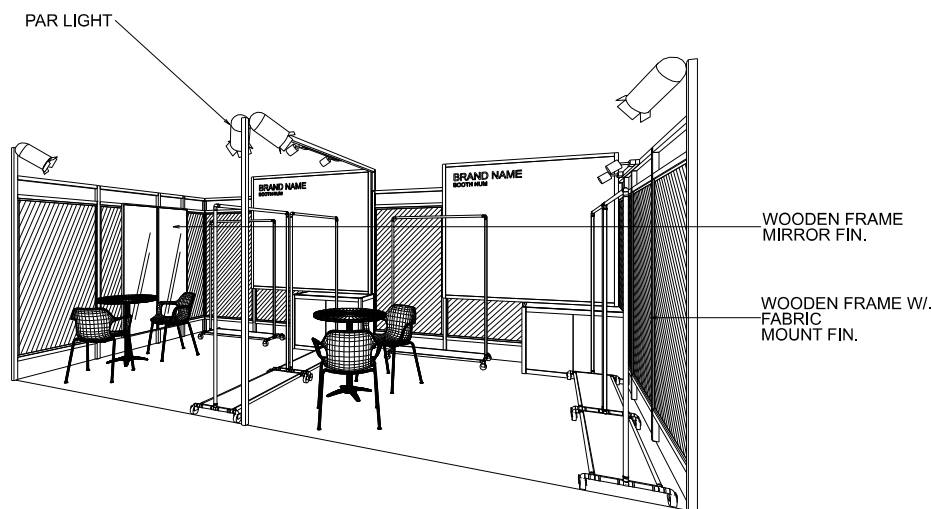

CENTRESTAGE

6M x 3M PREMIUM GARMENT BOOTH

六米乘三米攤位

PLAN

ELEVATION

PERSPECTIVE

BOOTH SPECIFICATIONS		QTY.
	SYSTEM LOCKABLE CABINET	2
	1200mmW X 480mmD X 1800mmH MOVABLE GARMENT RACK	6
	600mmW X 1800mmH WOODEN FRAME MIRROR	2
	700mm DIA. ROUND MEETING TABLE	2
	CHAIR	4
	TRACK LIGHT W/ 2 X LED SPOTLIGHT	2
	35w PAR LIGHT	4
	RUBBISH BIN & CARPET (18sqm.)	