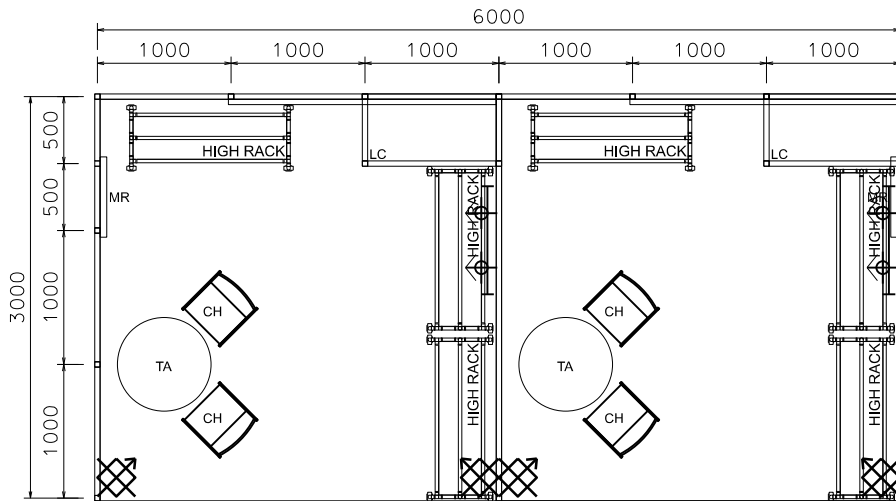

CENTRESTAGE

6M x 3M PREMIUM GARMENT BOOTH

六米乘三米攤位

PLAN

ELEVATION

PERSPECTIVE

BOOTH SPECIFICATIONS		QTY.
	SYSTEM LOCKABLE CABINET	2
	1200mmW X 480mmD X 1800mmH MOVABLE GARMENT RACK	6
	600mmW X 1800mmH WOODEN FRAME MIRROR	2
	700mm DIA. ROUND MEETING TABLE	2
	CHAIR	4
	TRACK LIGHT W/ 2 X LED SPOTLIGHT	2
	35w PAR LIGHT	4
	RUBBISH BIN & CARPET (18sqm.)	