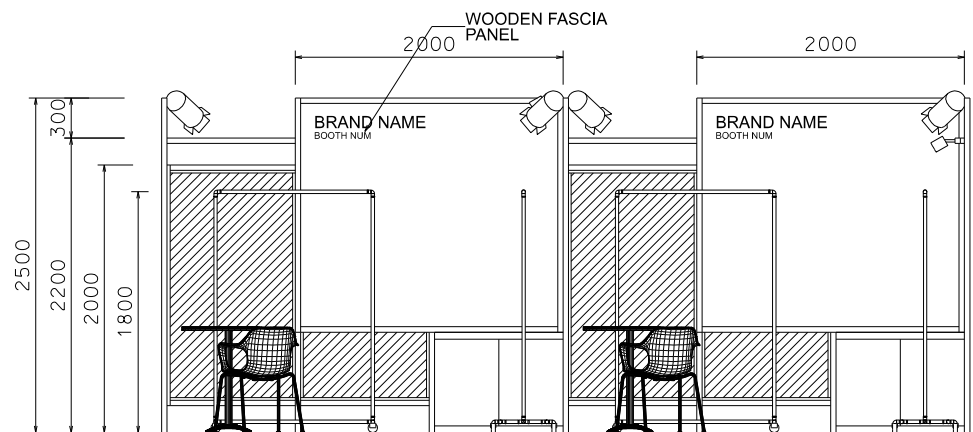

CENTRESTAGE

6M x 3M PREMIUM GARMENT BOOTH

六米乘三米攤位

PLAN

ELEVATION

PERSPECTIVE

BOOTH SPECIFICATIONS		QTY.
	SYSTEM LOCKABLE CABINET	2
	1200mmW X 480mmD X 1800mmH MOVABLE GARMENT RACK	6
	600mmW X 1800mmH WOODEN FRAME MIRROR	2
	700mm DIA. ROUND MEETING TABLE	2
	CHAIR	4
	TRACK LIGHT W/ 2 X LED SPOTLIGHT	2
	35w PAR LIGHT	4
	RUBBISH BIN & CARPET (18sqm.)	