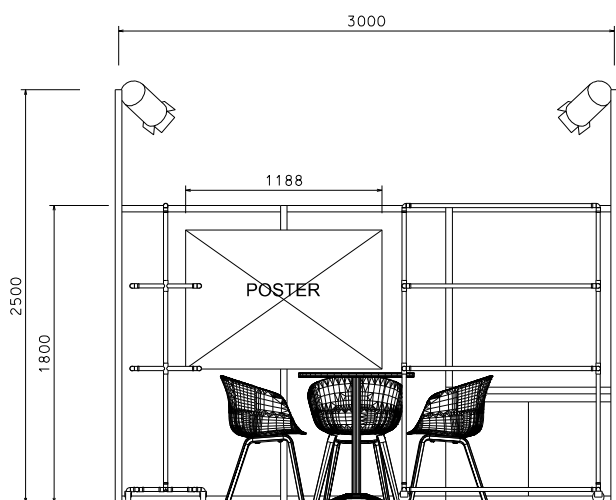

CENTRESTAGE

3M x 2M ECONOMY BOOTH (ACCESSORIES)

三米乘二米經濟展台

STICKER DESIGNER
NAME ON FLOOR

PLAN

FOAMBOARD FOR POSTER

PERSPECTIVE

ELEVATION

BOOTH SPECIFICATIONS		QTY.
	1200mmW X 480mmD X 1800mmH MOVABLE RACK W/ 2 LAYERS OF ADJ. WOODEN SHELF	2
	WOODEN CABINET	1
	3 CHAIRS AND TABLE	1 SET
	35W PAR LIGHT	2
	1188mm X 840mm FOAMBOARD FOR POSTER	1
	RUBBISH BIN & CARPET (6sqm.) 垃圾箱 & 地氈 (6平方米)	