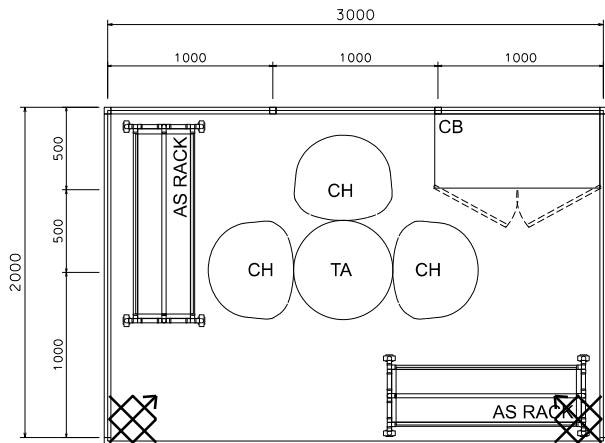

CENTRESTAGE

3M x 2M ECONOMY BOOTH (ACCESSORIES)

三米乘二米經濟展台

STICKER DESIGNER
NAME ON FLOOR

PLAN

FOAMBOARD FOR POSTER

PERSPECTIVE

ELEVATION

BOOTH SPECIFICATIONS		QTY.
	1200mmW X 480mmD X 1800mmH MOVABLE RACK W/ 2 LAYERS OF ADJ. WOODEN SHELF	2
	WOODEN CABINET	1
	3 CHAIRS AND TABLE	1 SET
	35W PAR LIGHT	2
	1188mm X 840mm FOAMBOARD FOR POSTER	1
	RUBBISH BIN & CARPET (6sqm.) 垃圾箱 & 地氈 (6平方米)	