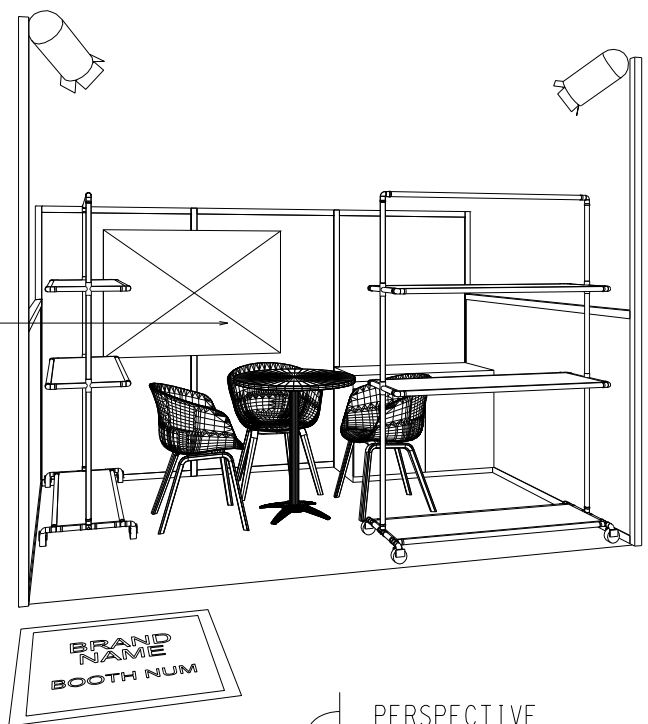

CENTRESTAGE

3M x 2M ECONOMY BOOTH (ACCESSORIES)

三米乘二米經濟展台

STICKER DESIGNER
NAME ON FLOOR

PLAN

FOAMBOARD FOR POSTER

PERSPECTIVE

ELEVATION

BOOTH SPECIFICATIONS		QTY.
	1200mmW X 480mmD X 1800mmH MOVABLE RACK W/ 2 LAYERS OF ADJ. WOODEN SHELF	2
	WOODEN CABINET	1
	3 CHAIRS AND TABLE	1 SET
	35W PAR LIGHT	2
	1188mm X 840mm FOAMBOARD FOR POSTER	1
	RUBBISH BIN & CARPET (6sqm.) 垃圾箱 & 地氈 (6平方米)	