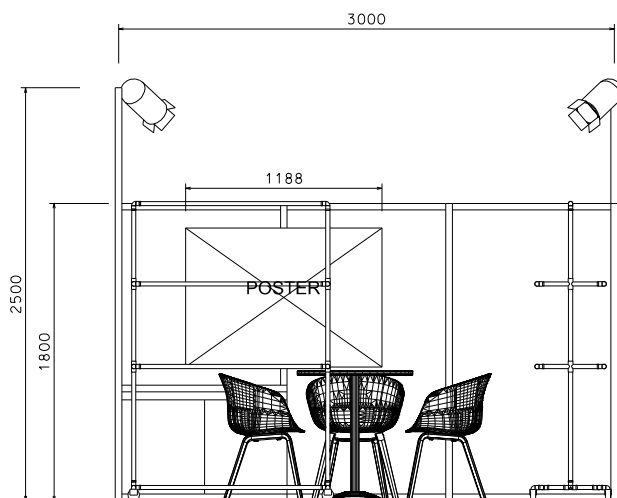

CENTRESTAGE

3M x 2M ECONOMY RIGHT CORNER BOOTH (ACCESSORIES)

三米乘二米經濟展台

STICKER DESIGNER
NAME ON FLOOR

PLAN

FOAMBOARD FOR POSTER

PERSPECTIVE

ELEVATION

BOOTH SPECIFICATIONS		QTY.
	1200mmW X 480mmD X 1800mmH MOVABLE RACK W/ 2 LAYERS OF ADJ. WOODEN SHELF	2
	WOODEN CABINET	1
	3 CHAIRS AND TABLE	1 SET
	35W PAR LIGHT	2
	1188mm X 840mm FOAMBOARD FOR POSTER	1
	RUBBISH BIN & CARPET (6sqm.) 垃圾箱 & 地氈 (6平方米)	