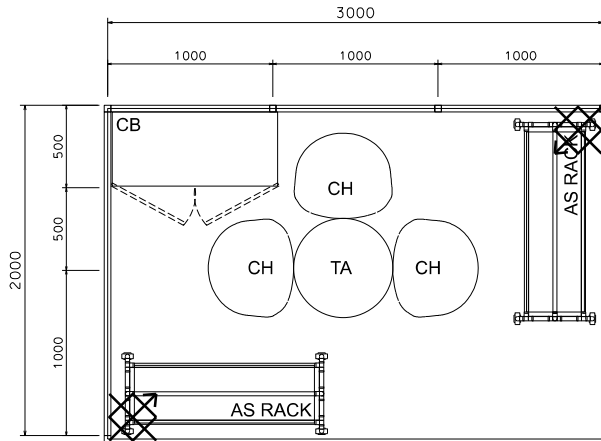

CENTRESTAGE

3M x 2M ECONOMY RIGHT CORNER BOOTH (ACCESSORIES)

三米乘二米經濟展台

STICKER DESIGNER
NAME ON FLOOR

PLAN

FOAMBOARD FOR POSTER

PERSPECTIVE

ELEVATION

BOOTH SPECIFICATIONS		QTY.
	1200mmW X 480mmD X 1800mmH MOVABLE RACK W/ 2 LAYERS OF ADJ. WOODEN SHELF	2
	WOODEN CABINET	1
	3 CHAIRS AND TABLE	1 SET
	35W PAR LIGHT	2
	1188mm X 840mm FOAMBOARD FOR POSTER	1
	RUBBISH BIN & CARPET (6sqm.) 垃圾箱 & 地氈 (6平方米)	